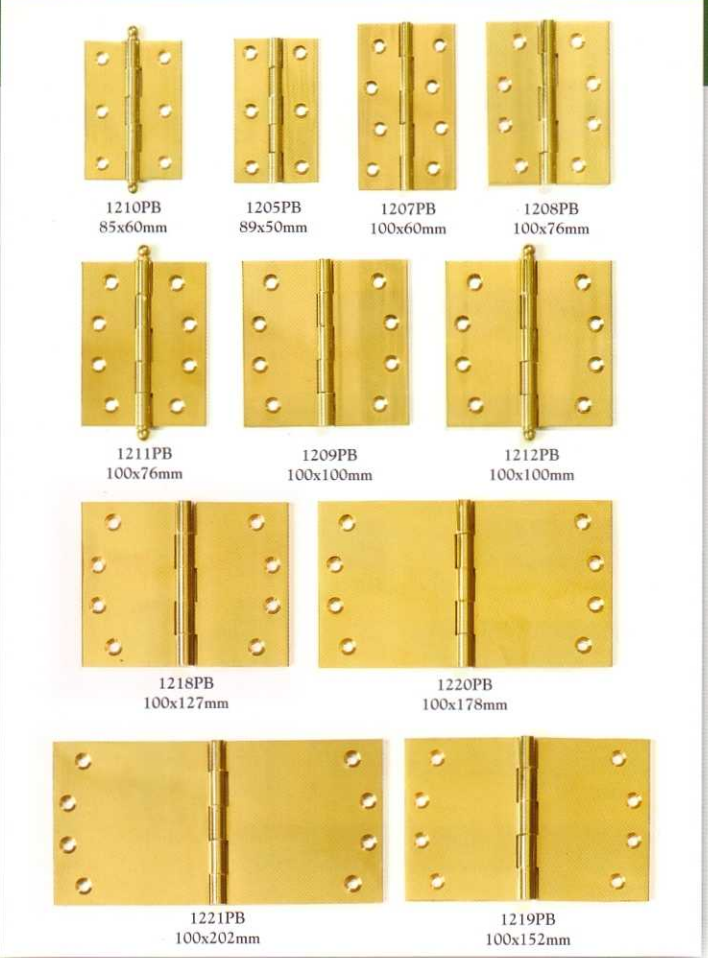

Traditional Hardware Co.

B1 Sash lifts

B2 Sash fasteners, etc

B3 Casement stays

B4 Casement stays, etc

ARCHITECTURAL FITTINGS

B17 Door stops

B18 Cabin hooks

B19 Numbers and flush pull handles

B20 Enamel and brass signs

Traditional Hardware Co.

B5 Casement fasteners

B6 Hinges

B7 Hinges

B8 Hinges