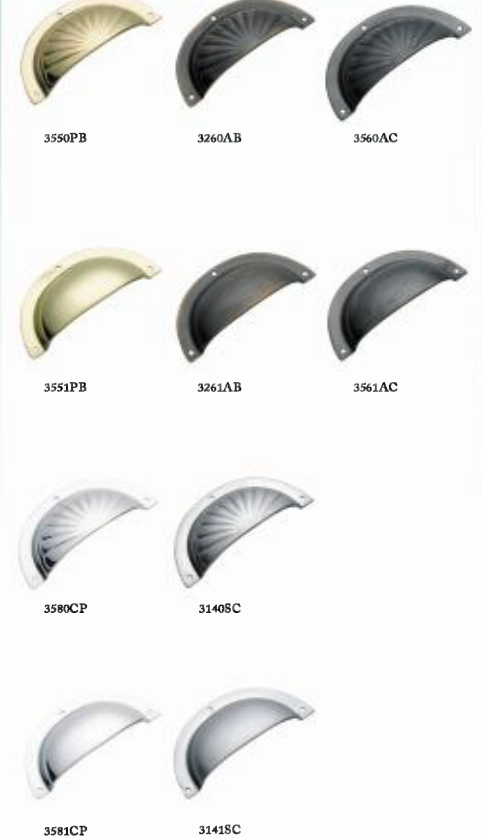

# Traditional Hardware Co.

C 01 SHEET BRASS

C 02 SHEET BRASS

C 03 SHEET BRASS

C 04 SHEET BRASS

C 05 SHEET BRASS

C 06 SHEET BRASS

**PRODUCT ABBREVIATION  
FINISH GUIDE**