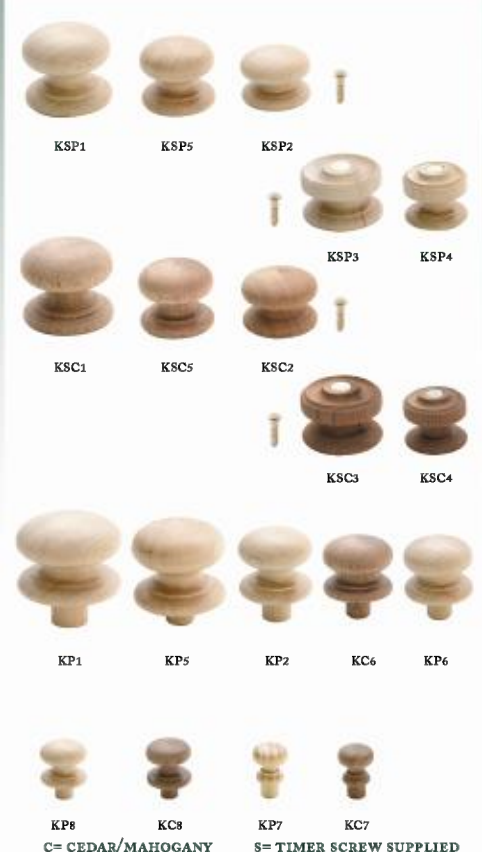

# Traditional Hardware Co.

C 13 CAST IRON/STEEL

C 14 IRON

C 15 IRON

C 16 IRON

C 17 WOODEN ARTICLES

C 18 WOODEN ARTICLES

**PRODUCT ABBREVIATION  
FINISH GUIDE**