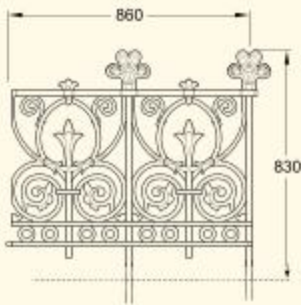

GA032
Prospect driveway gates (12ft pair, 390kg per pair)

GA034
Prospect pedestrian gate (3ft single gate, 102kg)

GA133
Prospect railing panel with root fixing (33kg)

GA134
Prospect railing joiner panel (15.5kg)