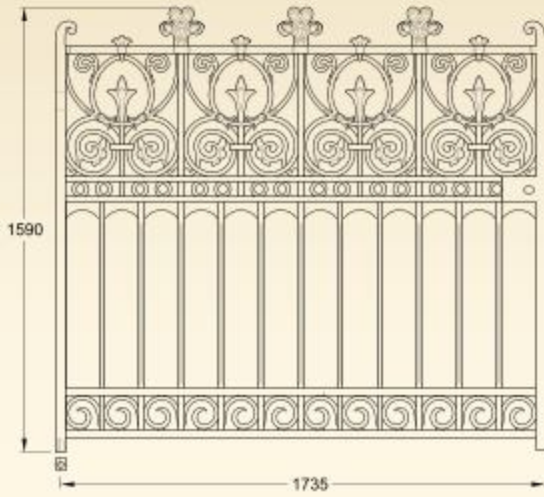

HERITAGE
CAST IRON

Prospect Collection

Prospect
Collection

Prospect railings with posts

Prospect pedestrian gate with Gothic posts

Prospect driveway gates (12ft) with Pillar posts

See page 14 for posts & fixings

GA032
Prospect driveway gates (12ft pair, 390kg per pair)

GA034
Prospect pedestrian gate (3ft single gate, 102kg)

GA133
Prospect railing panel with root fixing (33kg)

GA134
Prospect railing joiner panel (15.5kg)