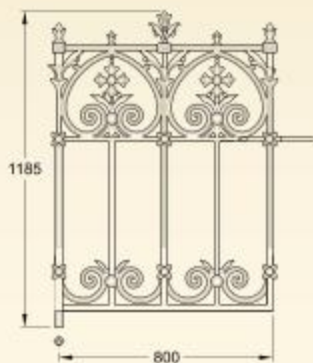

Terrace

GA137
Terrace pedestrian gate (45kg)

GA177
Terrace pedestrian
gate post (29kg)

Terrace pedestrian gate
with Terrace pedestrian gate posts

GA184
Terrace railing panel with
root fixing (20kg)

Terrace pedestrian gate with existing
stone pillars