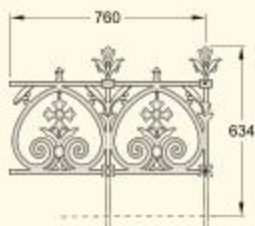

Terrace

GA137
Terrace pedestrian gate (45kg)

GA177
Terrace pedestrian
gate post (29kg)

Terrace pedestrian gate
with Terrace pedestrian gate posts

GA184
Terrace railing panel with
root fixing (20kg)

Terrace pedestrian gate with existing
stone pillars